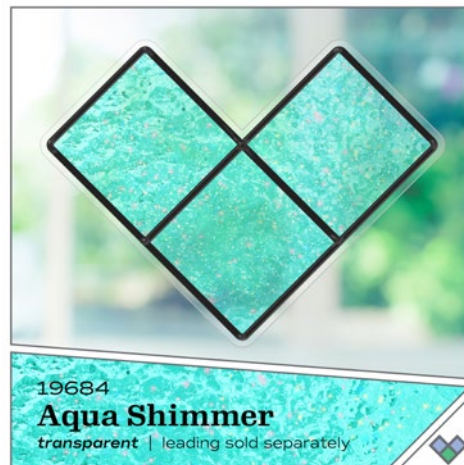

Stained Glass Effect Paint Shimmer

Add a glistening touch to your glass pieces with Gallery Glass Shimmer Paint! Choose from a variety of brilliant colors for a sparkling glass-like finish. Use this paint to accent your stained glass projects with shimmer and shine!

- Holographic glitter adds shimmer and sparkle
- 2 oz, easy-squeeze bottle with fine-tip applicator
- Waterbased, non-toxic