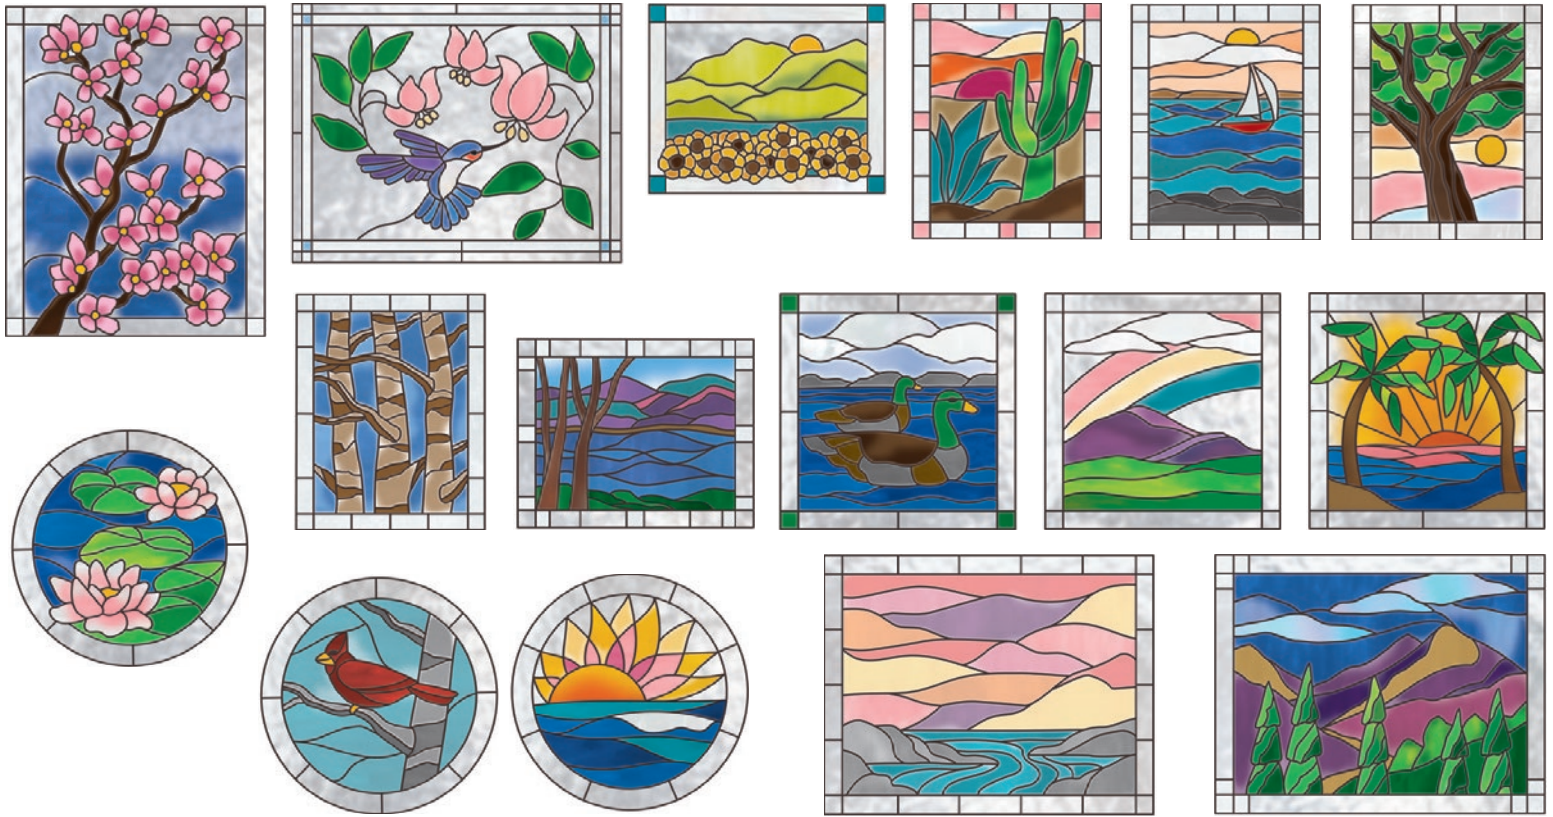

19720
Instant Leading Roll
36 Feet

16690
Instant Leading Lines
Value Pack
72 Feet

Simply Peel & Stick- Apply to 2D & 3D Objects

Pattern Packs

Make your next glass crafting experience fun with the easy-to-follow designs of the Gallery Glass Paper Pattern Packs. These packs include three sheets of full-color, front and back patterns that are perfect for beginners and experts. Each sheet features an array of stunning designs in a variety of shapes and sizes that are easy to trace and fill. Simply place the design under your surface, trace, fill, and let dry. Then peel-and-stick the completed work to your glass piece.

19770
Architectural
21 Designs (8" x 10", 10" x 10", 11" x 14", and Accents)

17
Unique
Designs

19771
Mandala
17 Designs (8" x 10", 10" x 10", and 11" x 14")

16
Unique
Designs

19773
Scenery
16 Designs (8" x 10", 10" x 10", and 11" x 14")

Surfaces

Create beautiful window décor with Gallery Glass Surfaces! These packs of 3 transparent plexi-glass plastic surfaces feature a hang hole and beveled edges for a finished look with no framing required. Use these transparent shapes to craft stunning designs with Gallery Glass Patterns or create custom freehand designs.

- Plexi-glass surfaces are the perfect, permanent surface for Gallery Glass projects
- Edges are beveled for finished look- no framing required
- Hang hole added in mold for easy display
- Pack of 3
- Versatile, transparent shapes
- Note: Gallery Glass Paint is not removable from plexi-glass surfaces