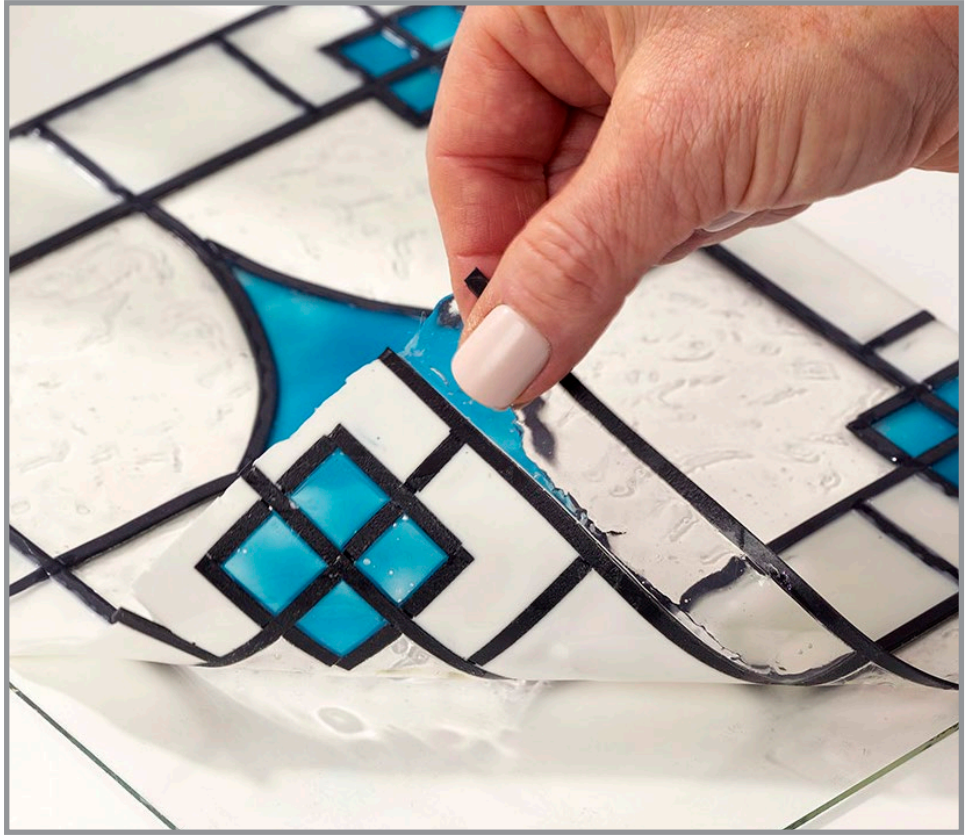

2023

PRODUCT
CATALOG

MADE IN
★ USA ★

Create Realistic Stained Glass Effects Windows, Doors, & Decor

Create a realistic stained glass look by painting directly on your projects!

Choose from a variety of vibrant colors and paint on your surface vertically or horizontally.

Easily peel and reposition your design or create a permanent piece of glass art.

Pair with Gallery Glass tools, pattern sheets, surfaces, and paint sets to make your glass projects look like real stained glass.

Simply Outline with Leading & Fill with Color!

Permanent & Removable on Glass

Apply Vertically or Horizontally

Connect & Share!

Join our community of Gallery Glass crafters! Share your Gallery Glass creations, ask and answer questions, and get inspired with fellow Gallery Glass fans in the Gorgeous Gallery Glass Facebook Group. Follow Plaid Crafts on YouTube, Facebook, Instagram, and TikTok for more Gallery Glass inspiration.