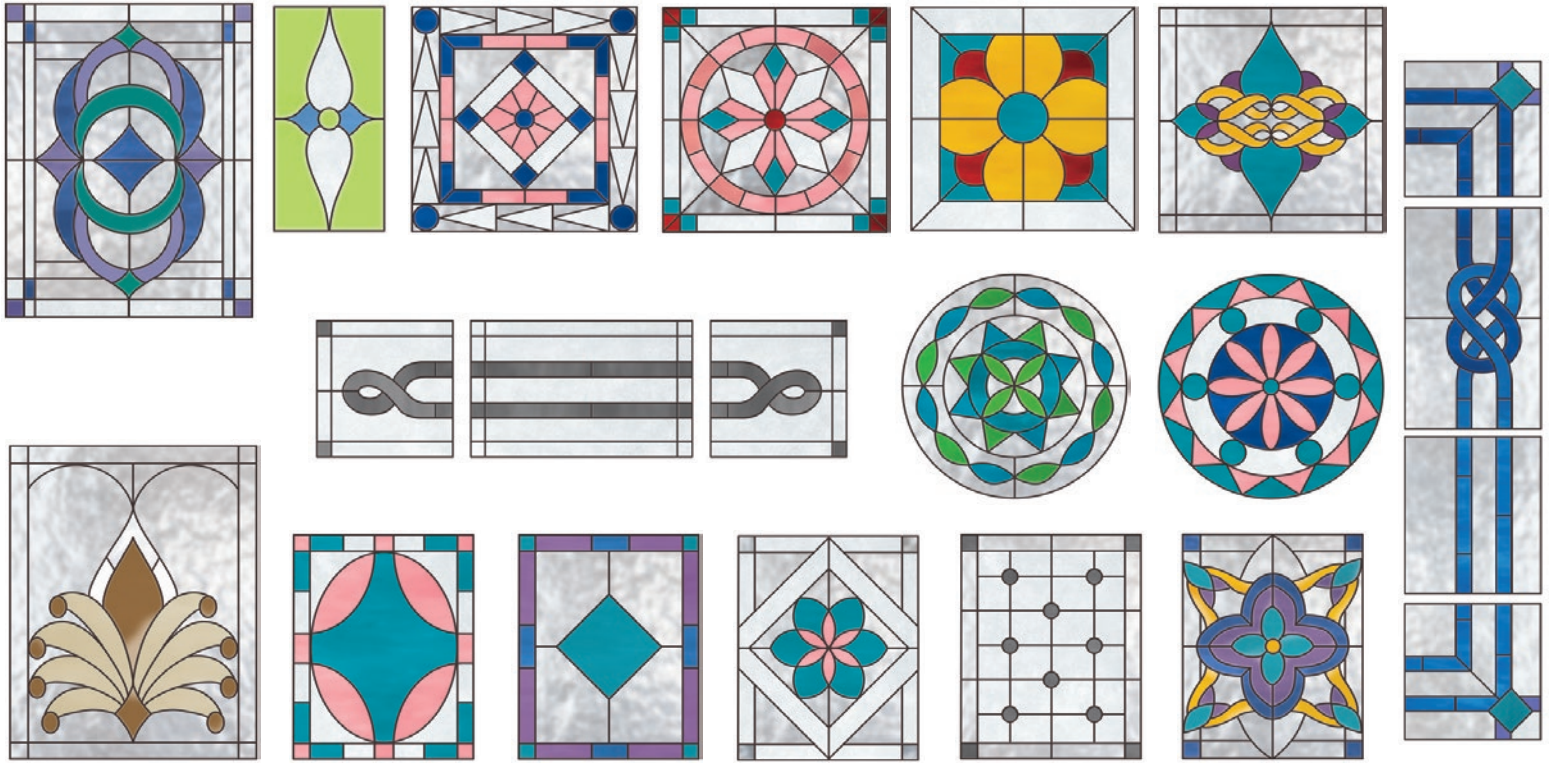

19720
Instant Leading Roll
36 Feet

16690
Instant Leading Lines
Value Pack
72 Feet

Simply Peel & Stick- Apply to 2D & 3D Objects

Pattern Packs

Make your next glass crafting experience fun with the easy-to-follow designs of the Gallery Glass Paper Pattern Packs. These packs include three sheets of full-color, front and back patterns that are perfect for beginners and experts. Each sheet features an array of stunning designs in a variety of shapes and sizes that are easy to trace and fill. Simply place the design under your surface, trace, fill, and let dry. Then peel-and-stick the completed work to your glass piece.

Place, Trace, & Fill!

20
Unique
Designs

19735
Traditional
20 Designs (8" x 10", 10" x 10", 11" x 14", and Accents)

17
Unique
Designs

19736
Floral
17 Designs (8" x 10", 10" x 10", and 11" x 14")

21
Unique
Designs

Surfaces

Create beautiful window décor with Gallery Glass Surfaces! These packs of 3 transparent plexi-glass plastic surfaces feature a hang hole and beveled edges for a finished look with no framing required. Use these transparent shapes to craft stunning designs with Gallery Glass Patterns or create custom freehand designs.

19766
6" Circle
3 pc

19768
5" Oval
3 pc

19769
6" Hexagon
3 pc

Large Surfaces

Make your next project stand out by crafting on the Gallery Glass Large Surfaces. These plexi-glass plastic surfaces measure 10” in diameter and feature a gold finished chain that is easy to hang and display your Gallery Glass art. Use these transparent shapes to craft stunning designs with Gallery Glass Patterns. Simply outline your design with Gallery Glass Liquid Leading, then fill with Gallery Glass Stained Glass Paint.