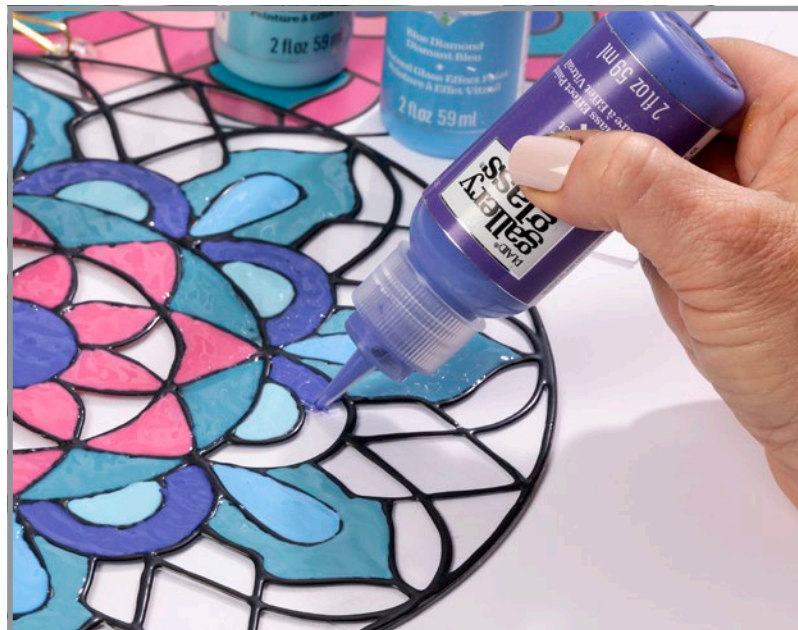

2023

PRODUCT
CATALOG

MADE IN
★ USA ★

Create Realistic Stained Glass Effects Windows, Doors, & Decor

Create a realistic stained glass look by painting directly on your projects!

Choose from a variety of vibrant colors and paint on your surface vertically or horizontally.

Easily peel and reposition your design or create a permanent piece of glass art.

Pair with Gallery Glass tools, pattern sheets, surfaces, and paint sets to make your glass projects look like real stained glass.

Simply Outline with Leading & Fill with Color!

Permanent & Removable on Glass

Apply Vertically or Horizontally

Connect & Share!

Join our community of Gallery Glass crafters! Share your Gallery Glass creations, ask and answer questions, and get inspired with fellow Gallery Glass fans in the Gorgeous Gallery Glass Facebook Group. Follow Plaid Crafts on YouTube, Facebook, Instagram, and TikTok for more Gallery Glass inspiration.