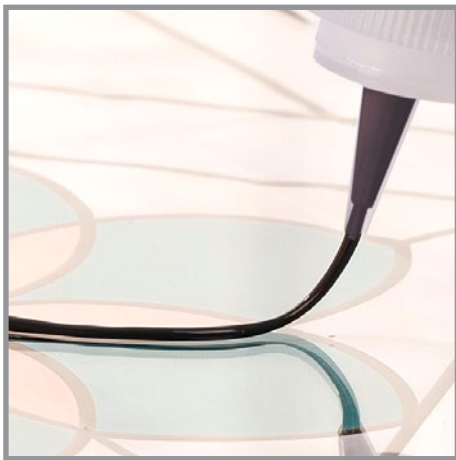

- Glow pigments illuminate your projects
- Recharges in light
- 2 oz, easy-squeeze bottle with fine-tip applicator
- Waterbased, non-toxic

Neutral
in
daytime...

Glow
brightly in
the dark!

Paint Sets

These six piece stained glass paint sets each include five 2 oz Gallery Glass paint colors and one 2 oz bottle of black Liquid Leading. Choose from two vibrant, hand-picked color palettes with a unique, glass-like finish. Simply outline with Gallery Glass Liquid Leading, then fill with Gallery Glass Stained Glass Paint to add a unique touch to your glass projects.

- 2 oz, easy-squeeze bottle with fine-tip applicator
- Waterbased, non-toxic

19682
Basic
(5 Colors + (1) 2 oz Black Liquid Leading)

19683
Floral
(5 Colors + (1) 2 oz Black Liquid Leading)

Liquid Leading

For intricately detailed stained glass designs, use Gallery Glass Liquid Leading! Use this versatile stained glass paint to simulate the look of real leading lines in your faux stained glass designs. Each bottle of Gallery Glass Liquid Leading comes with an easy-to-use applicator tip allowing for clean and smooth lines. Also available in gold liquid leading.

- 3-D paint creates dimensional lines to simulate stained glass leading
- Convenient applicator tip allows clean, easy lines
- 2 oz, easy-squeeze bottle
- Black also available in 4 oz and 8 oz bottles
- Waterbased, non-toxic