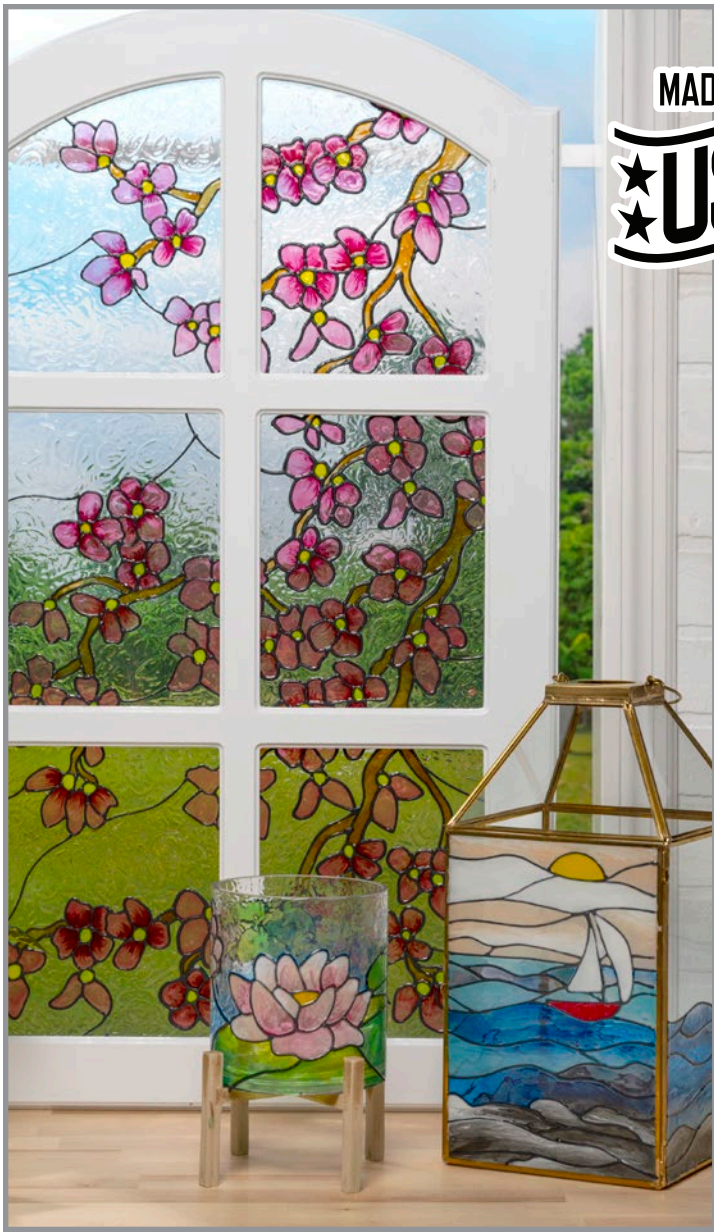

2023

PRODUCT
CATALOG

MADE IN
★ USA ★

Create Realistic Stained Glass Effects Windows, Doors, & Decor

Create a realistic stained glass look by painting directly on your projects!

Choose from a variety of vibrant colors and paint on your surface vertically or horizontally.

Easily peel and reposition your design or create a permanent piece of glass art.

Pair with Gallery Glass tools, pattern sheets, surfaces, and paint sets to make your glass projects look like real stained glass.

Simply Outline with Leading & Fill with Color!

Permanent & Removable on Glass

Apply Vertically or Horizontally

Connect & Share!

Join our community of Gallery Glass crafters! Share your Gallery Glass creations, ask and answer questions, and get inspired with fellow Gallery Glass fans in the Gorgeous Gallery Glass Facebook Group. Follow Plaid Crafts on YouTube, Facebook, Instagram, and TikTok for more Gallery Glass inspiration.