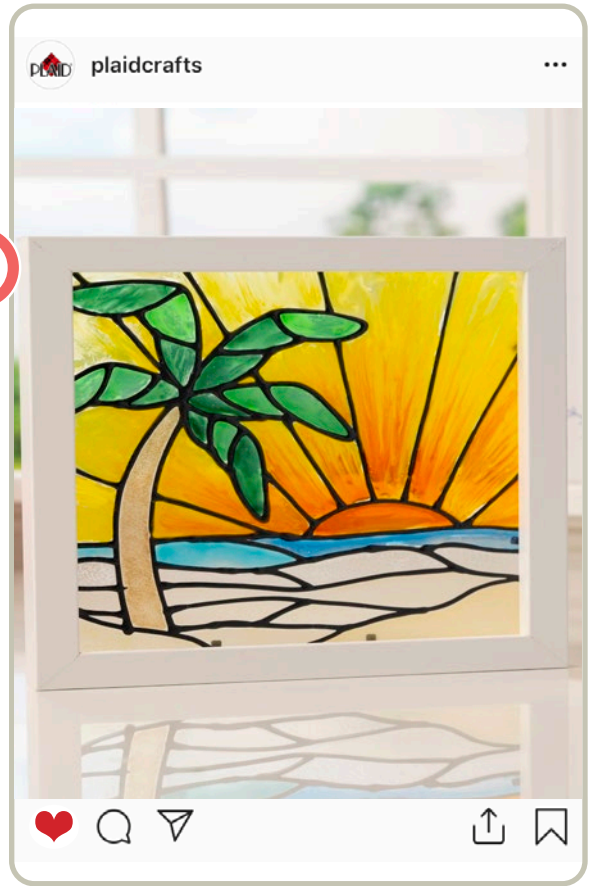

Step-By-Step Instructions